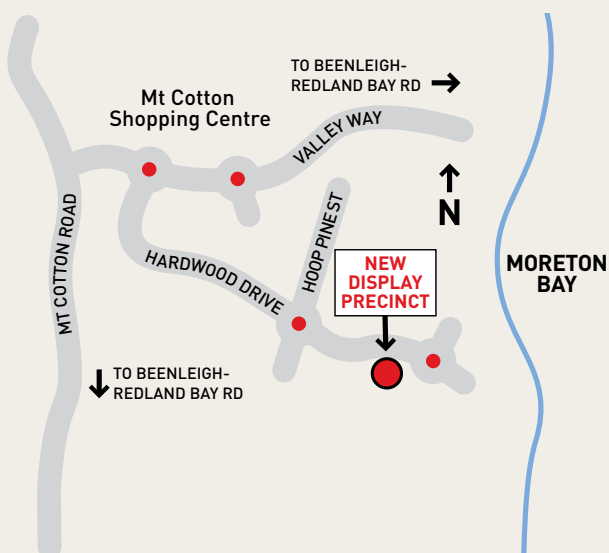

HOW TO FIND US

TRAVELLING NORTH

Heading north on the M1 towards Brisbane, take exit 30 to Cleveland and continue for about 450m keeping right on Beenleigh-Redland Bay Road. In 4.8km turn left on Mount Cotton Road then travel for another 4.5km, and turn right onto Valley Way. In 800m turn right at the roundabout and travel for another 1.3km. Mt Cotton sales display is on your right at the end of Hardwood Drive.

TRAVELLING SOUTH

Heading south-east on the M1 towards the Gold Coast, take exit 30 Beenleigh-Redland Bay Road towards Cleveland. Merge onto Beenleigh-Redland Bay Road and travel about 4.7km, going through 2 roundabouts then turn left into Mt Cotton Road and travel another 4.5km, then turn right into Valley Way. In 800m turn right at the roundabout and travel for another 1.3km. Mt Cotton sales display is on your right at the end of Hardwood Drive.

Display Homes at
end of Hardwood Drive
(off Valley Way),
Mt. Cotton
Phone 3829 5100
www.mtcottonvillage.com.au